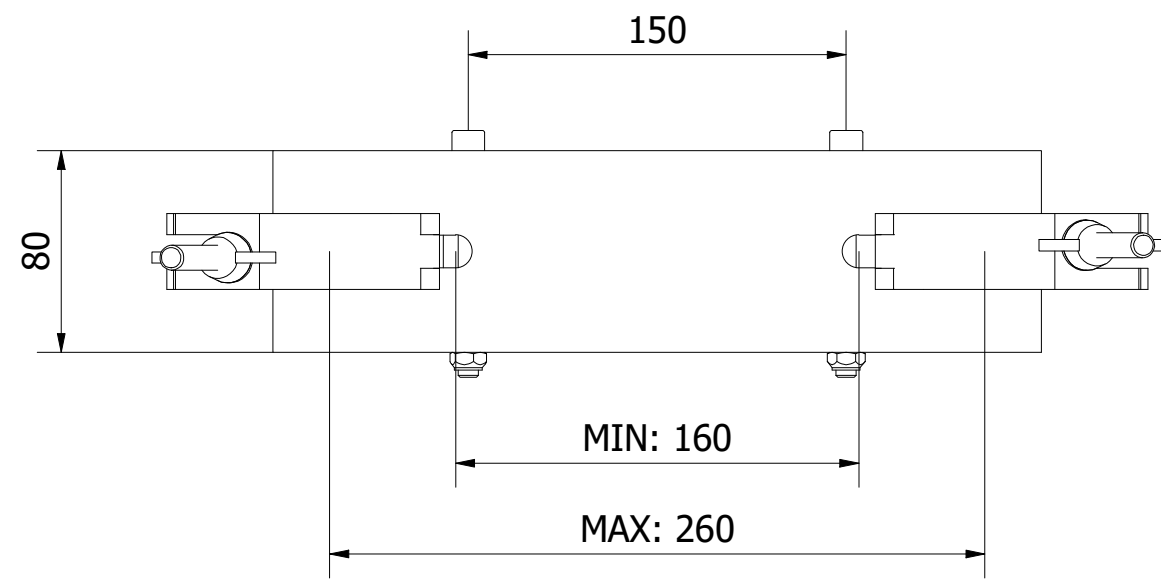

A

A

  the screen makes the difference	Description: BIG LODO EVO - STAFFA ALISCAF		Drawer: Utente		Name: UT-0004078.iam	
	Weight: N/A	Code: UT-0004078	Date: 12/03/2020	Sheet: A3	Scale: 1 : 3	

Please notice that all dimensions are subject to conventional industry tollerances.

6 5 4 3 2 1