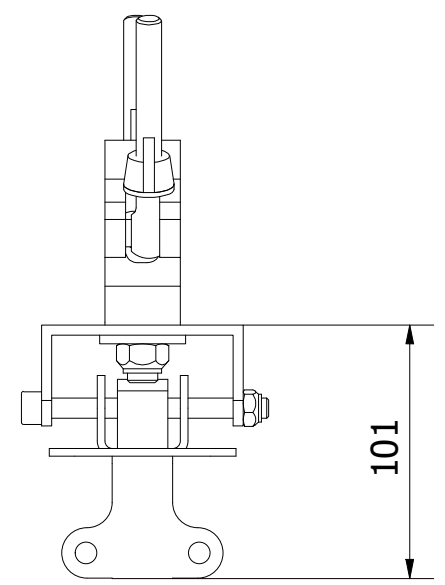

6 5 4 3 2 1

D

D

C

C

B

B