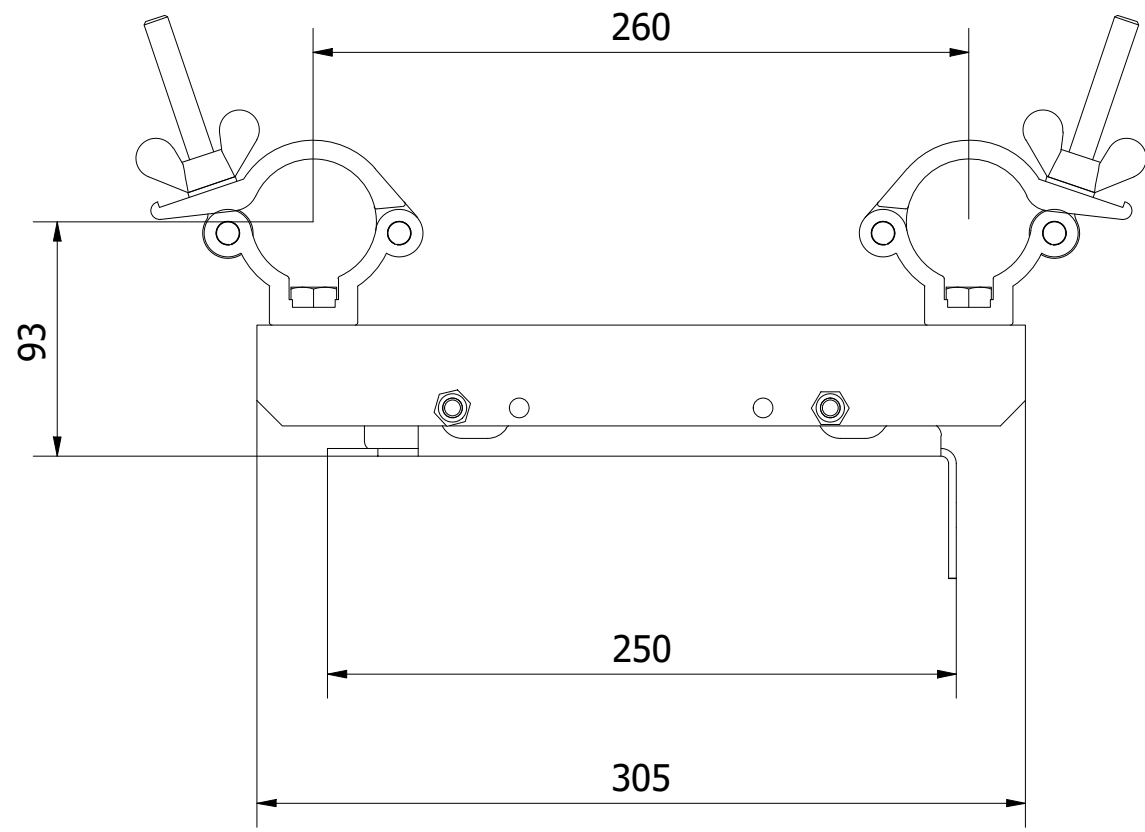

6 5 4 3 2 1

D

D

C

C

B

B