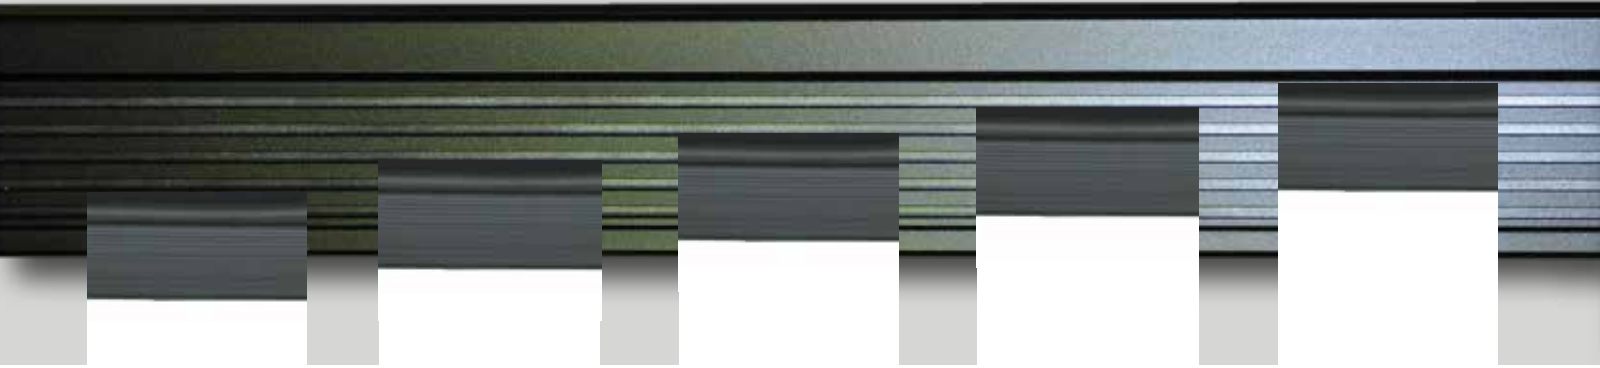

New Big Frame

Choose the right temperature rail

Thanks to a more robust frame, New Big Frame easily reaches remarkable sizes. Frame and arrow shape/borders form a black frame, front fabric screen which is quickly installed, regardless the changes in climate. The 5 parallel grooves, in fact, allow the frame to adapt to the typical stretching and shrinking of the PVC (+/- 10,4 cm).