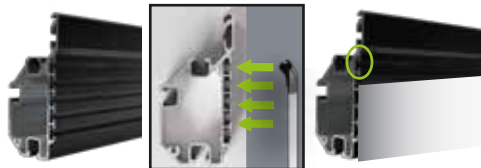

New Big Frame

Choose the right temperature rail

Thanks to a more robust frame, New Big Frame easily reaches remarkable sizes. Frame and arrow shape/borders form a black frame, front fabric screen which is quickly installed, regardless the changes in climate. The 5 parallel grooves, in fact, allow the frame to adapt to the typical stretching and shrinking of the PVC (+/- 10,4 cm).