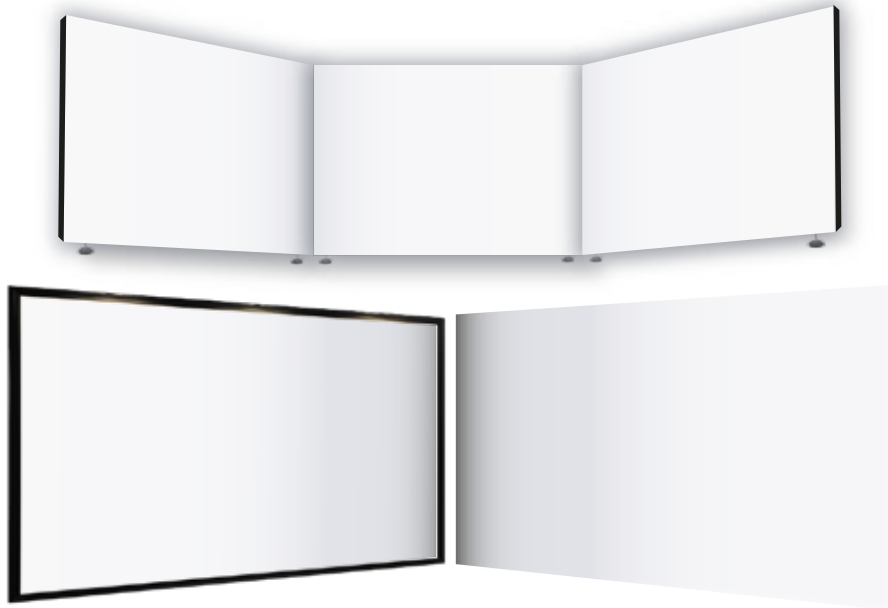

MUSEUM

LIVE & STAGING

WORSHIP

THEATRE

EDUCATIONAL

New Big Frame

Fast, smart, clean and beautiful.

SCREENLINE
the screen makes the difference