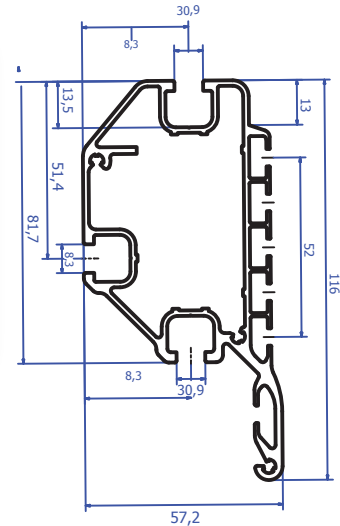

New Only White

SCREENLINE
the screen makes the difference